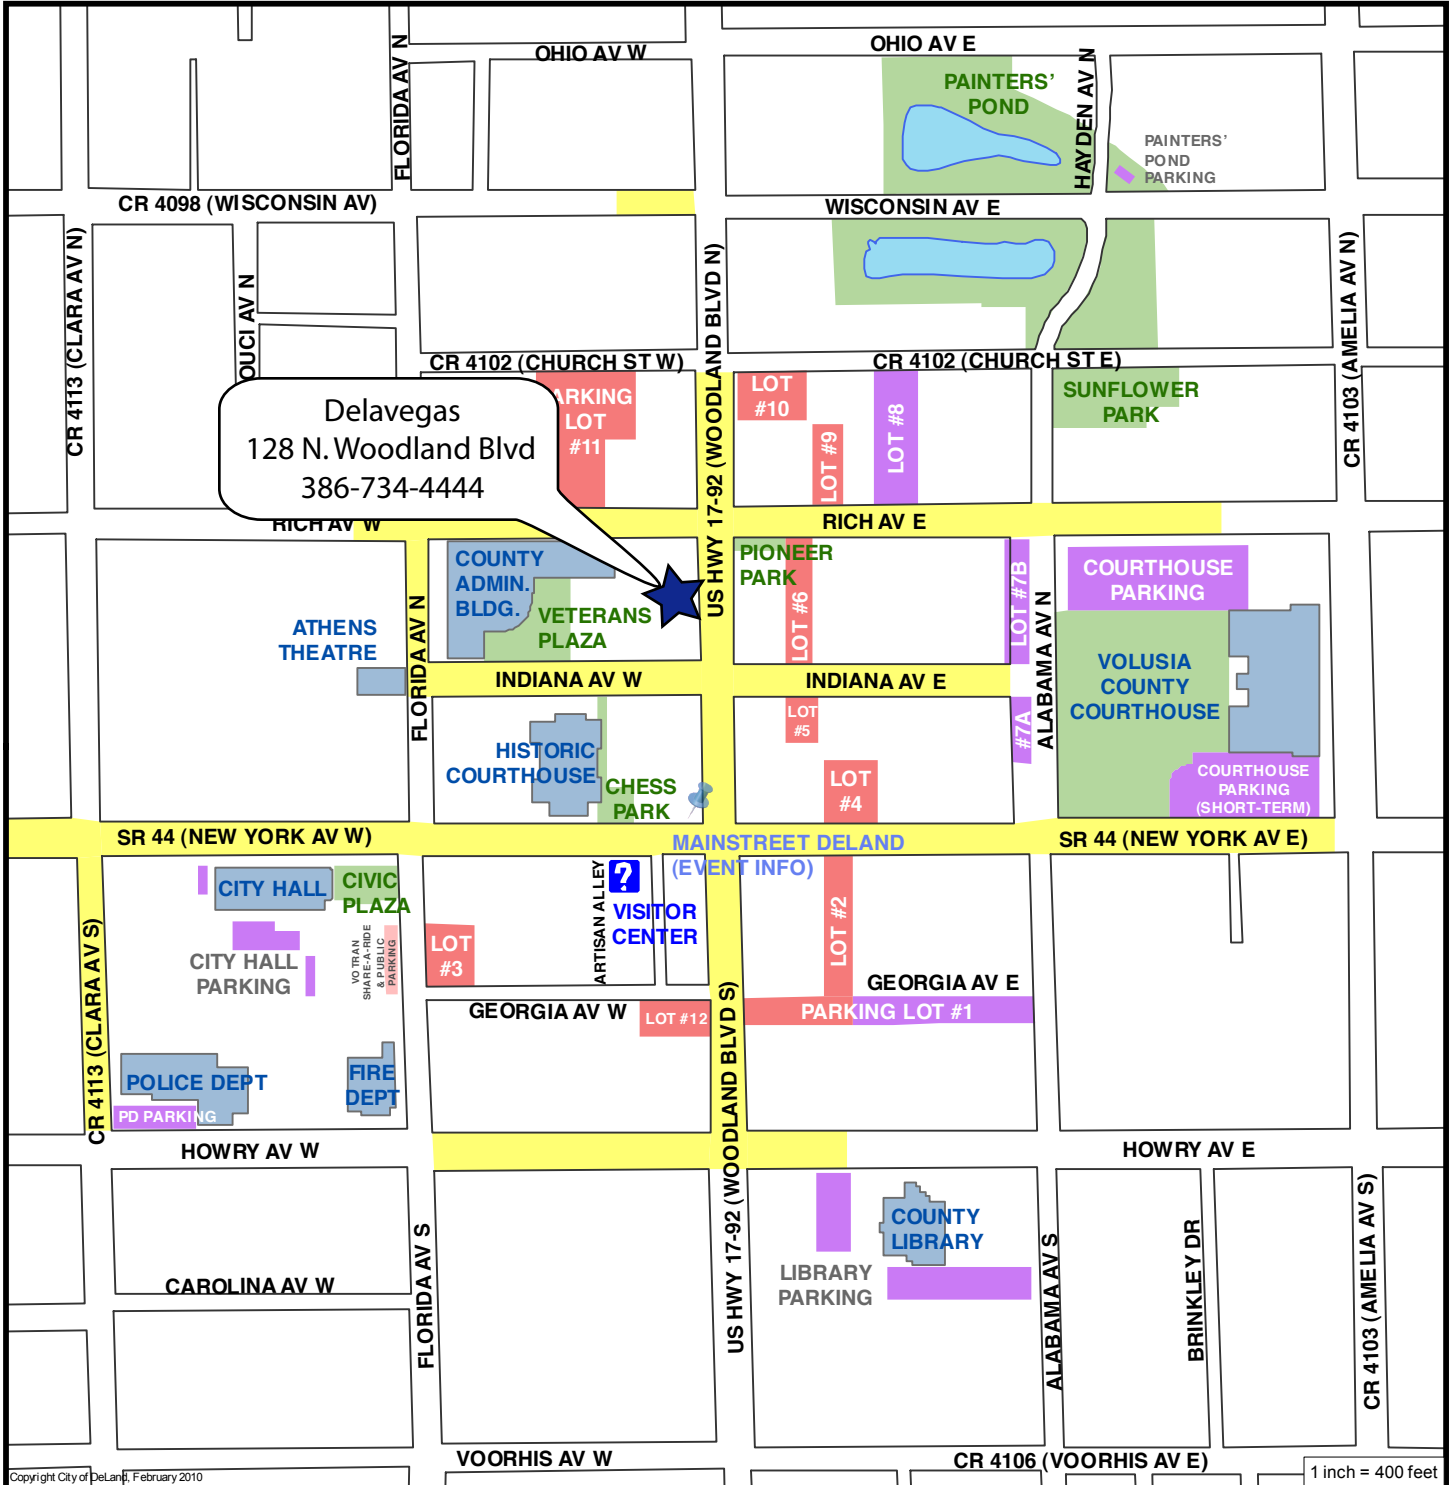

City of DeLand Downtown Parking Map

Copyright City of DeLand, February 2010

1 inch = 400 feet

Free Downtown Public Parking:

 3-Hour Lots	 All-Day & VOTRAN Share-A-Ride CarPool	 Public & Civic Buildings
 8AM - 5PM Lots	 On-street Parking (2 hours unless otherwise posted)	 Public Parks & Plazas

* Parking restrictions in public lots are only enforced Monday - Friday 8AM to 5PM.